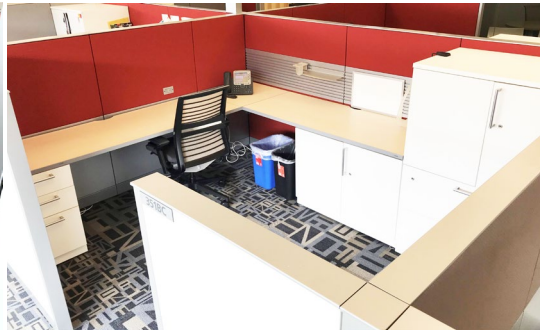

Studio | $1,000/month
For companies that need a little more storage space.