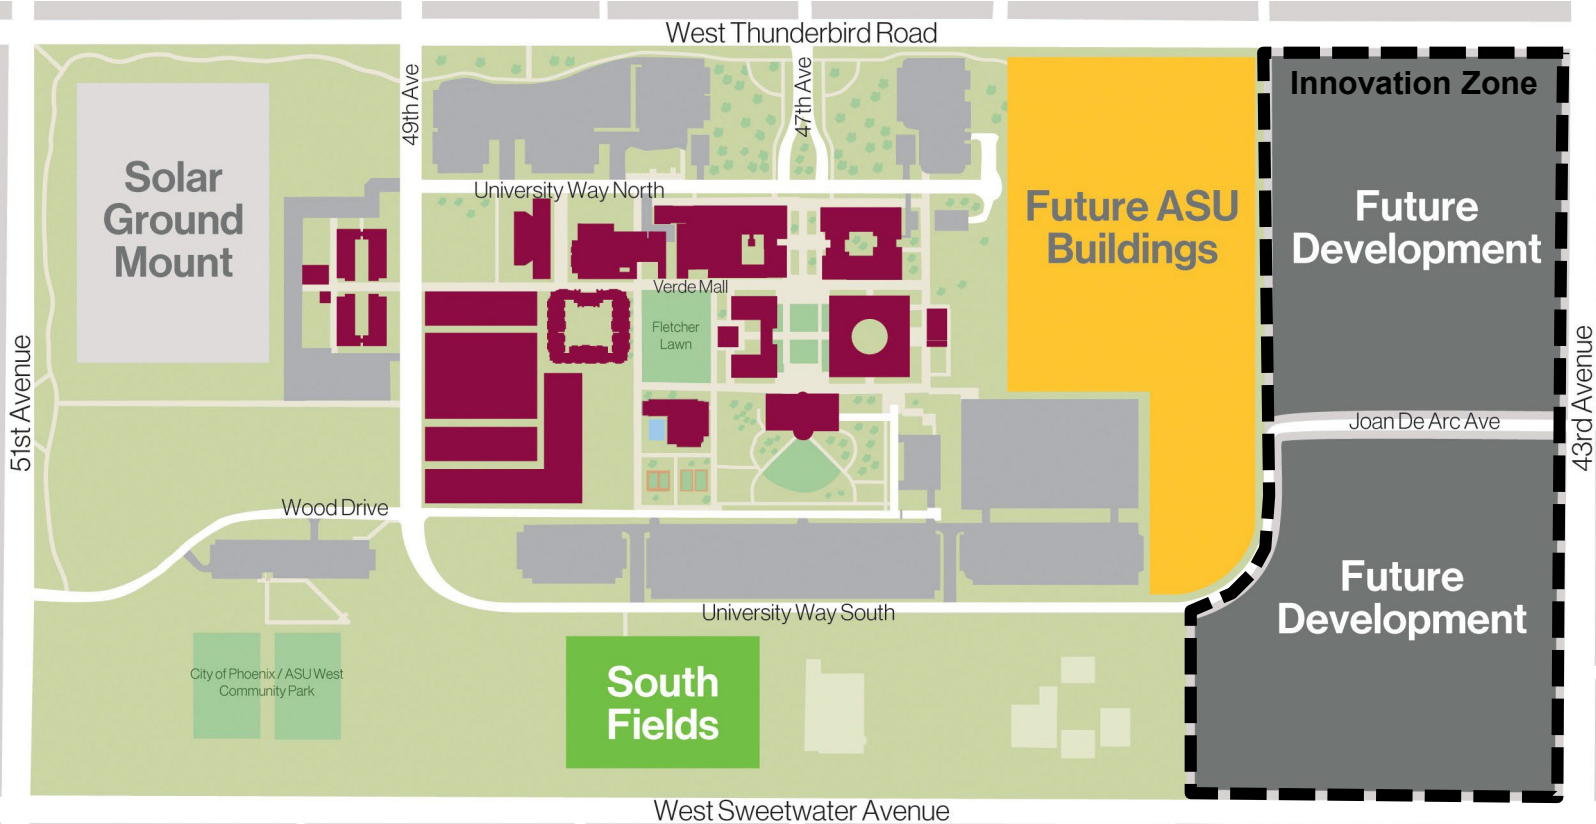

ASU West Valley Innovation Zone Site Plan