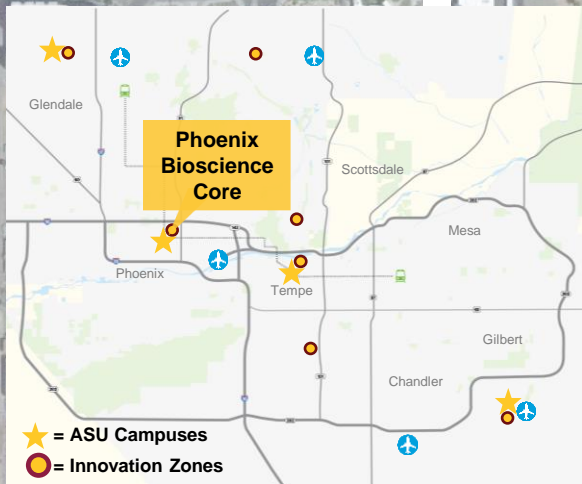

Phoenix Bioscience Core Site Plan

- Phoenix Bioscience Core**
- 1 850 PBC – 227,000 square feet
 - 2 Bioscience High School
 - 3 Dignity Health Cancer Institute at St. Joseph's Hospital and Medical Center
 - 4 Translational Genomics Research Institute (TGen)
 - 5 Below Grade Research Core
 - 6 Biomedical Sciences Partnership Building
 - 7 Health Science Education Building
 - 8 Arizona Biomedical Collaborative Building I
 - 9 University of Arizona College of Medicine
 - 10 ASU Preparatory Academy